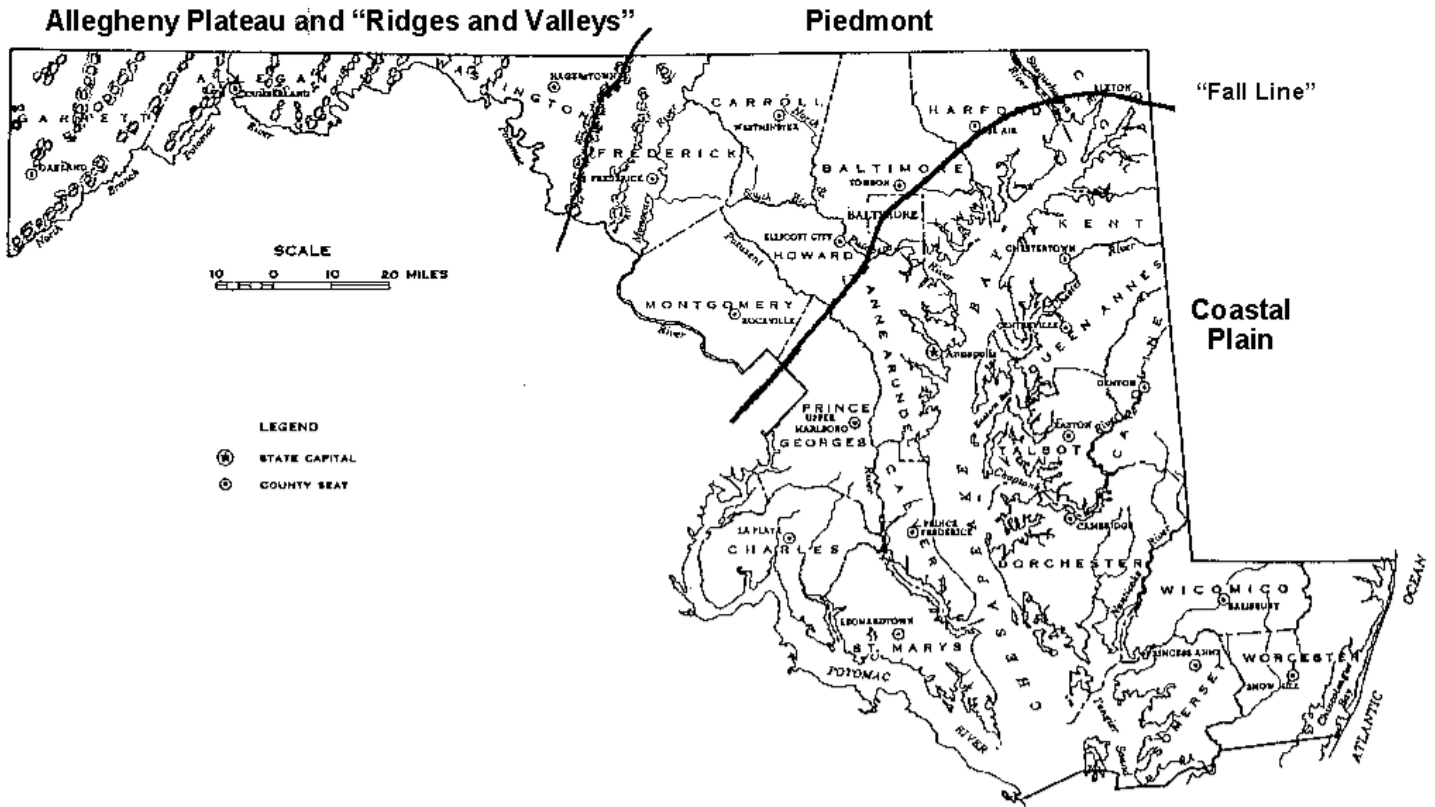

- 4B. Species seen in locations other than over the ocean, coastal Worcester County, in major Chesapeake Bay tributaries, or along the Potomac River south of Prince George's County:**

King Eider	Harlequin Duck	Clapper Rail	American Oystercatcher
Sooty Tern	Gull-billed Tern	Sandwich Tern	Wilson's Storm-Petrel
Northern Gannet	Brown Pelican	Boat-tailed Grackle	

- 4C. Species seen west of the Coastal Plain, except along the Susquehanna River:**

Black Rail	Black-necked Stilt	Whimbrel	Hudsonian Godwit
Marbled Godwit	Red Knot	Ruff	Purple Sandpiper
Long-billed Dowitcher	Black-headed Gull	Little Gull	Least Tern
Royal Tern	Black Skimmer	Great Cormorant	White-faced Ibis
Brown-headed Nuthatch	Saltmarsh Sparrow	Seaside Sparrow	Painted Bunting

- 4D. Species seen west of the Washington/Frederick county line:**

Brant	King Rail	Red Phalarope	Laughing Gull
Iceland Gull	Glaucous Gull	Great Black-backed Gull	Tricolored Heron
Bicknell's Thrush	Yellow-headed Blackbird	Summer Tanager	

4E. These species with restricted ranges in Maryland:

Ruffed Grouse	East of Washington County
Common Raven	South of Cecil County on the Eastern Shore
Carolina Chickadee	West of Washington County.
Black-capped Chickadee	South of Cecil County on the Eastern Shore
Henslow's Sparrow	East of Allegany County.