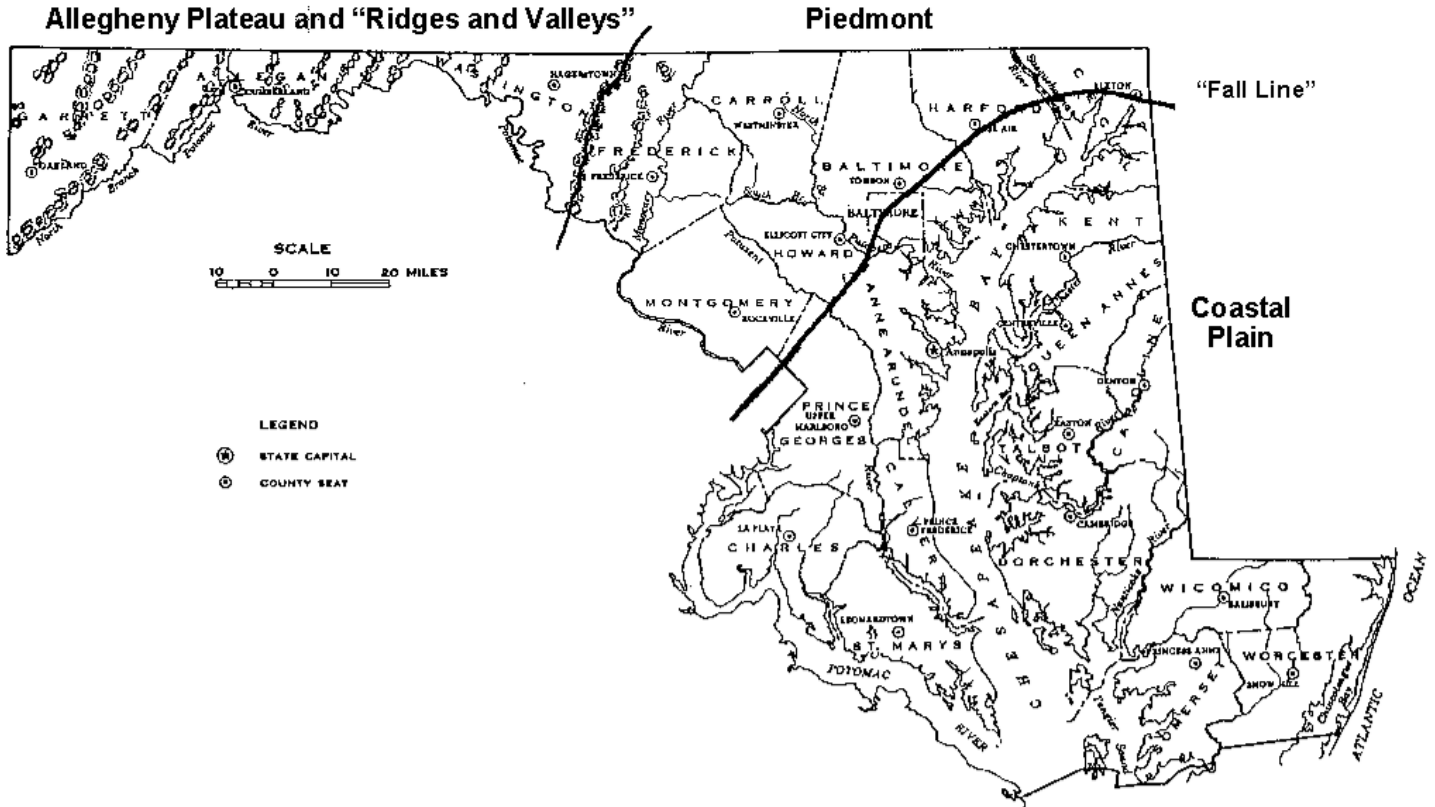

- 4B. Species seen in locations other than over the ocean, coastal Worcester County, in major Chesapeake Bay tributaries, or along the Potomac River south of Prince George's County:**

King Eider	Harlequin Duck	Clapper Rail	American Oystercatcher
Sooty Tern	Gull-billed Tern	Sandwich Tern	Wilson's Storm-Petrel
Northern Gannet	Brown Pelican	Boat-tailed Grackle	

- 4C. Species seen west of the Coastal Plain, except along the Susquehanna River:**

Black Rail	Black-necked Stilt	Whimbrel	Hudsonian Godwit
Marbled Godwit	Red Knot	Ruff	Purple Sandpiper
Long-billed Dowitcher	Black-headed Gull	Little Gull	Least Tern
Royal Tern	Black Skimmer	Great Cormorant	White-faced Ibis
Brown-headed Nuthatch	Seaside Sparrow	Saltmarsh Sparrow	Painted Bunting

- 4D. Species seen west of the Washington/Frederick county line:**

Brant	King Rail	Red Phalarope	Laughing Gull
Iceland Gull	Glaucous Gull	Great Black-backed Gull	Tricolored Heron
Bicknell's Thrush	Yellow-headed Blackbird	Summer Tanager	

**4E. These species with restricted ranges in Maryland:**

Ruffed Grouse	East of Washington County
Common Raven	South of Cecil County on the Eastern Shore
Carolina Chickadee	West of Washington County.
Black-capped Chickadee	South of Cecil County on the Eastern Shore
Henslow's Sparrow	East of Allegany County.